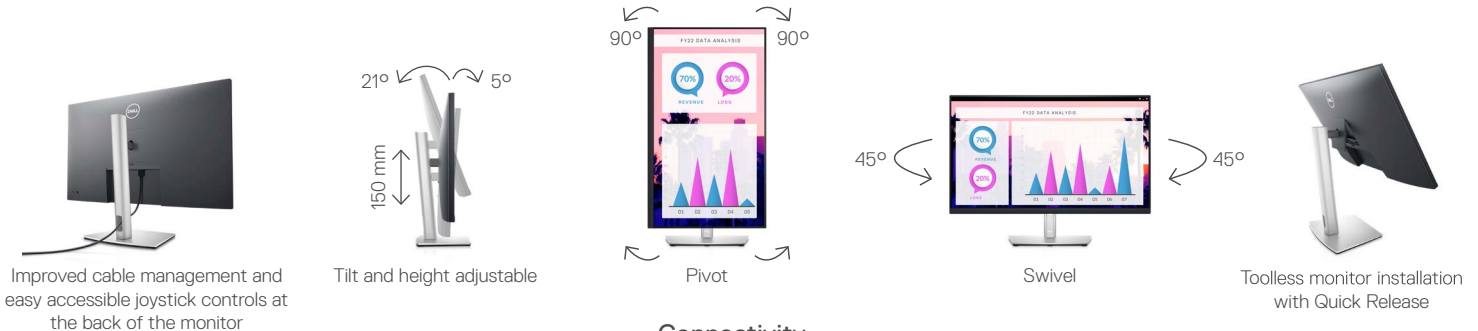

More than a pretty screen: The stunning carbon black finish and small base complement an improved cable management system that hides cords in the monitor riser.

Comfort is key: Tilt, swivel, pivot and adjust the height of your monitor to a maximum of 150 mm for extra flexibility during work.

What's in the box?

Components

- Monitor with stand

Cables

- Power cable
- 1 x DP Cable (DP to DP)
- 1 x USB Type-C cable (C to C)
- 1 x USB Type-C cable (C to A)
- Cable Tie

Documentation

- Quick Setup Guide
- Safety and Regulatory Information

Recommended Accessories

DELL 27 4K USB-C MONITOR | P2721Q

Easily adjust the panel to your preferred viewing position.

Connectivity

- | | |
|----------------------|---|
| 1 Security-lock slot | 5 DisplayPort |
| 2 Power connector | 6 USB Type-C |
| 3 Stand lock | 7 USB 2.0 Downstream Port x 2 |
| 4 HDMI port | 8 SuperSpeed USB 5Gbps (USB 3.2 Gen1) x 2 |

RECOMMENDED ACCESSORIES

DELL SINGLE MONITOR ARM | MSA20

Enjoy a virtually tool-free assembly and easy installation thanks to the world's first monitor arm that offers swivel angle adjustment with a flip of a switch.**